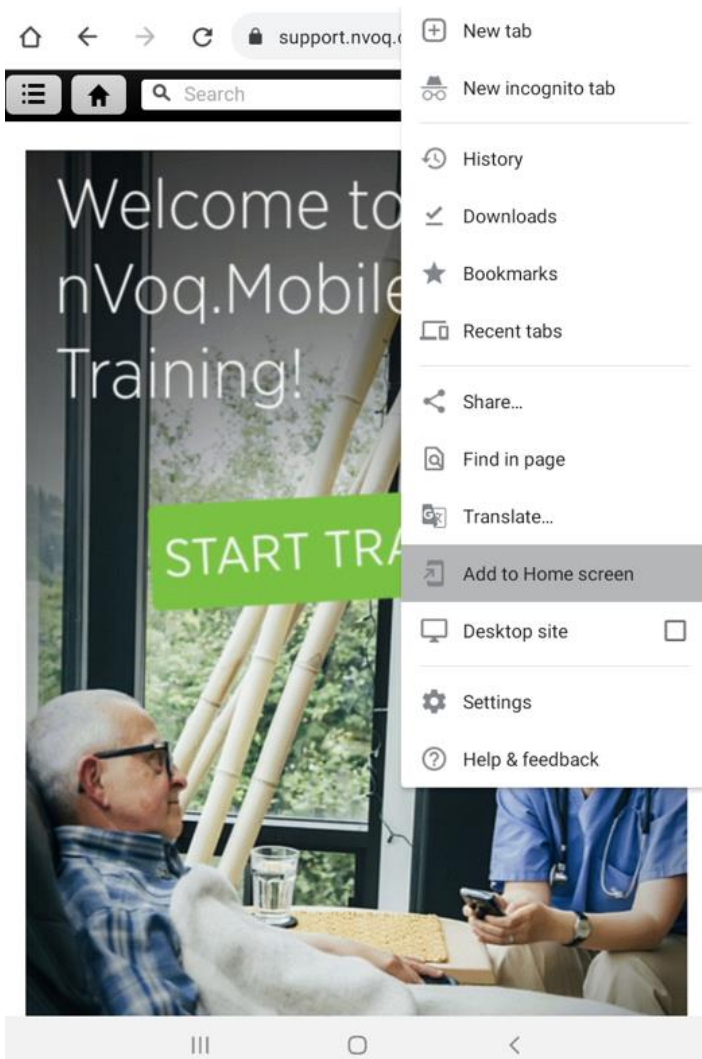

Add Website as Tile on Tablet Home Screen (Chrome):

- 1) Go Chrome app.
- 2) Type support.nvoq.com/mvtrain in the search bar:

- 3) While on the home page of the Mobile Voice training click the three dots stacked in a vertical line and select Add to Home Screen:

4) This will then pop-up, you can either edit the name or select Add:

5) This will then popup select Add again:

6) You will then see the new tile on the home screen of the tablet: