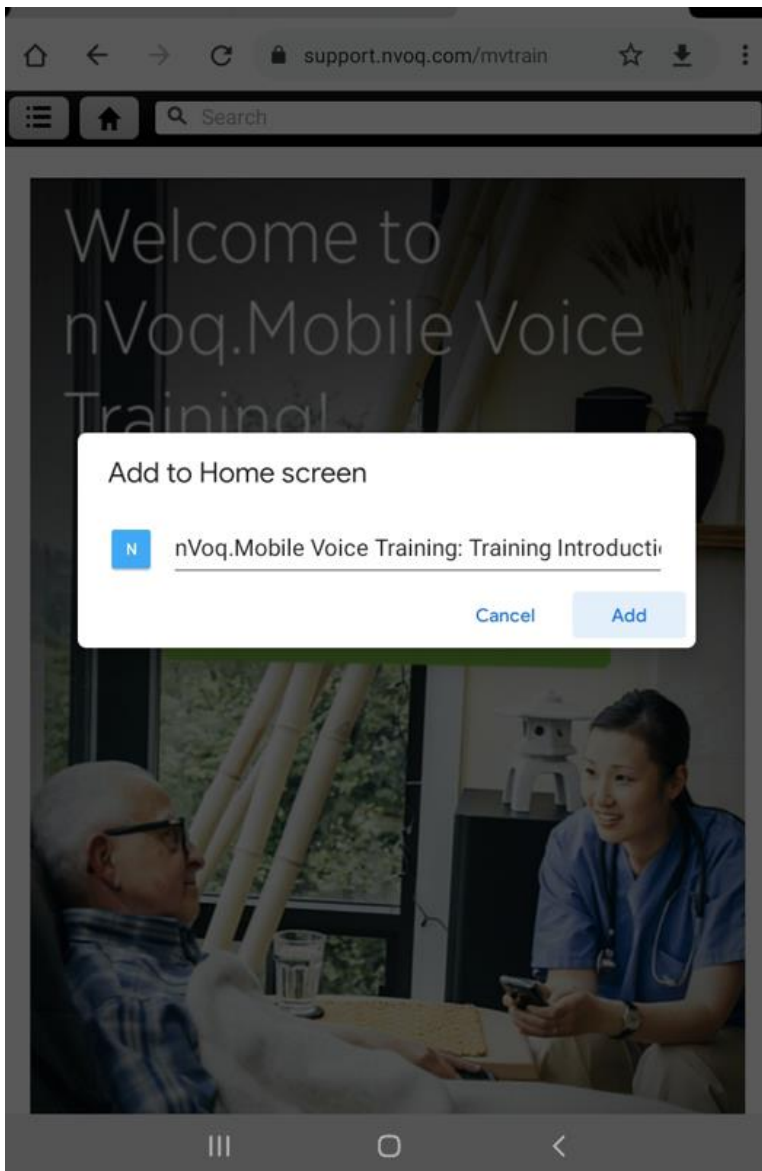

Add Website as Tile on Tablet Home Screen (Chrome):

- 1) Go Chrome app.
- 2) Type support.nvoq.com/mvtrain in the search bar:

- 3) While on the home page of the Mobile Voice training click the three dots stacked in a vertical line and select Add to Home Screen:

4) This will then pop-up, you can either edit the name or select Add:

5) This will then popup select Add again:

6) You will then see the new tile on the home screen of the tablet: