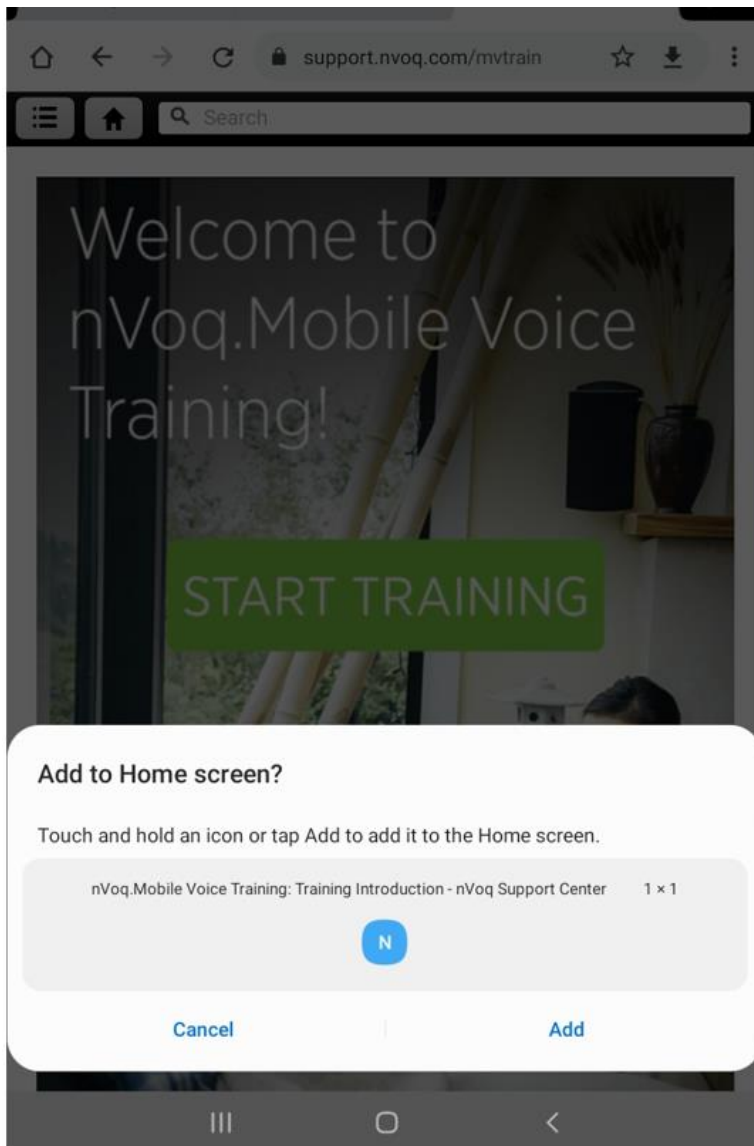

Add Website as Tile on Tablet Home Screen (Chrome):

- 1) Go Chrome app.
- 2) Type support.nvoq.com/mvtrain in the search bar:

- 3) While on the home page of the Mobile Voice training click the three dots stacked in a vertical line and select Add to Home Screen:

4) This will then pop-up, you can either edit the name or select Add:

5) This will then popup select Add again:

6) You will then see the new tile on the home screen of the tablet: